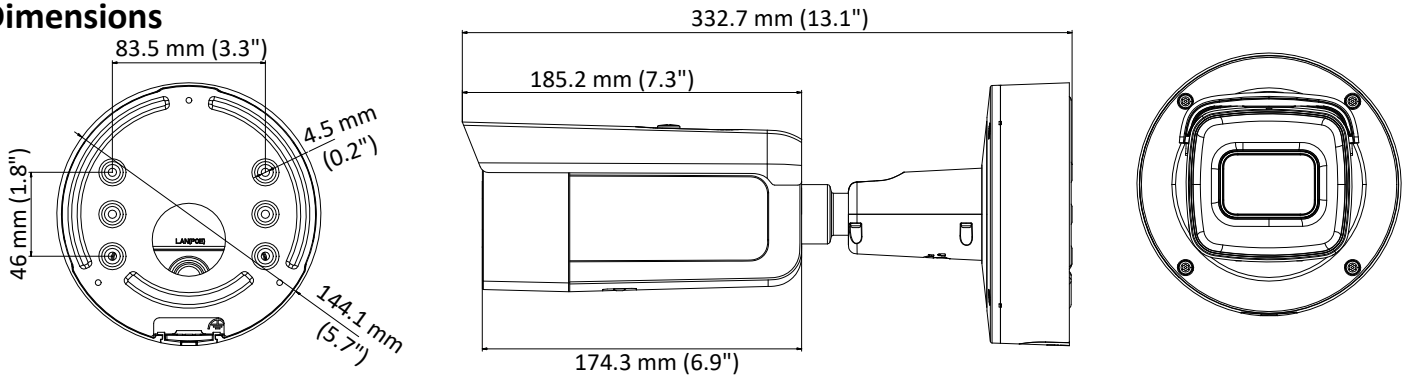

Dimensions

Accessories

Distributed by